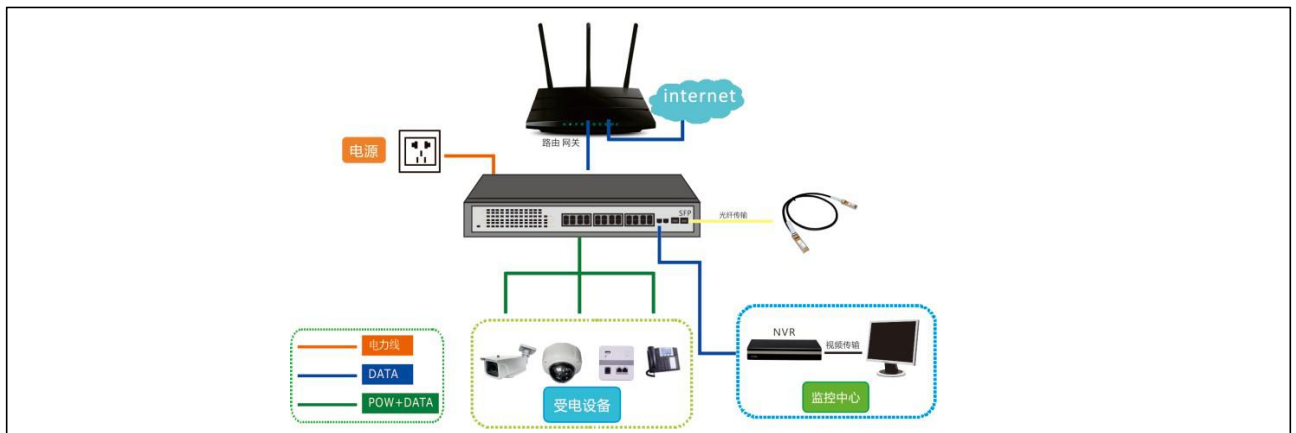

8+1 CCTV Full Gigabit PoE Switch

802.3af/at 、 6kv Lightning、 VLAN

VP-0801FG

- Main Ports: 8x1000 Mbs downlink Ports ;

- Main Ports: 1x1000 Mbs uplink Port;

Protection:Superior lightning protection(6KV);

- Bandwidth: 18 Gbps(No block)

- Operation:plug and play, no any settings needed.

Application

Indicator Status

Indicator	Indicator Description	Normal Status	Abnormal Status
Powerlight	Power Indicator	Green ok	If the light is not ok, Please check external socket power supply if it is normal/adaptor power connection if is correct or not etc..
LINK/ACT Indicator	LINK :Devices connected yet ACT: Data exchange	Green is ok/ blinking	If the light is not ok. Please check the corresponding RJ45 port if connected network devices,POE power normal, cable connected correctly, cable damaged, network devices destroyed or not etc..

Specification

Model	VP-0801FG
Downstream Ports	8*10/100/1000 Base-TX (PoE)
Uplink Ports	1*10/100/1000 Base-TX
Network Standard	IEEE802.3、IEEE802.3u、IEEE802.3X
Switch Capacity	18Gbps
Memory Buffer	192K
MAC Table	4K
PoE Standard	802.3af/at
Power Pin Assignment	12(+), 36(-)
PoE Power Output	15.4W
Total power	96 watts(POE Ports:1~8)
Lightning protection	6KV
Frame filtering and transmission rate	10M: 14,800pps/100M: 148800pps/1000M : 1488095pps
Power Supply	48V/2A
Work temperature	0°C~55°C
Storage temperature	-20°C~70°C
Humidity(Non-condensin)	10%-90%
Dimension (L×W×H)	184mm×94mm×27mm
Weight	1.1KG
Regulator	CE、FCC、BIS